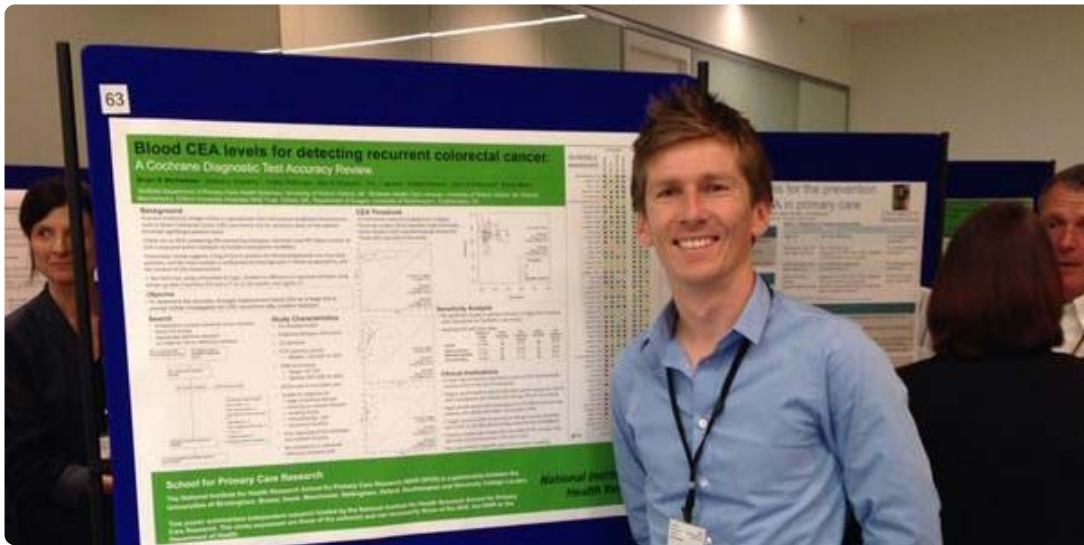

Expand

Reply Favorite More

OxPrimaryCareSci retweeted

David Nunan %E2%80%8F@dnunan79 Sep 26

Live from **#nihrspcr** **#spcrshowcase** @UniofOxford with fellow members of @CebmOxford
great so far! pic.twitter.com/so8bBEEegl

Expand

Reply Retweet **Favorited** More

Cliona McRobert and 1 other favorited

NIHR SPCR %E2%80%8F@NIHRSPCR Sep 26

When in the maths institute and the laser pointer fails, there's always a stick handy!
#spcrshowcase pic.twitter.com/MiuJ8K8BDN