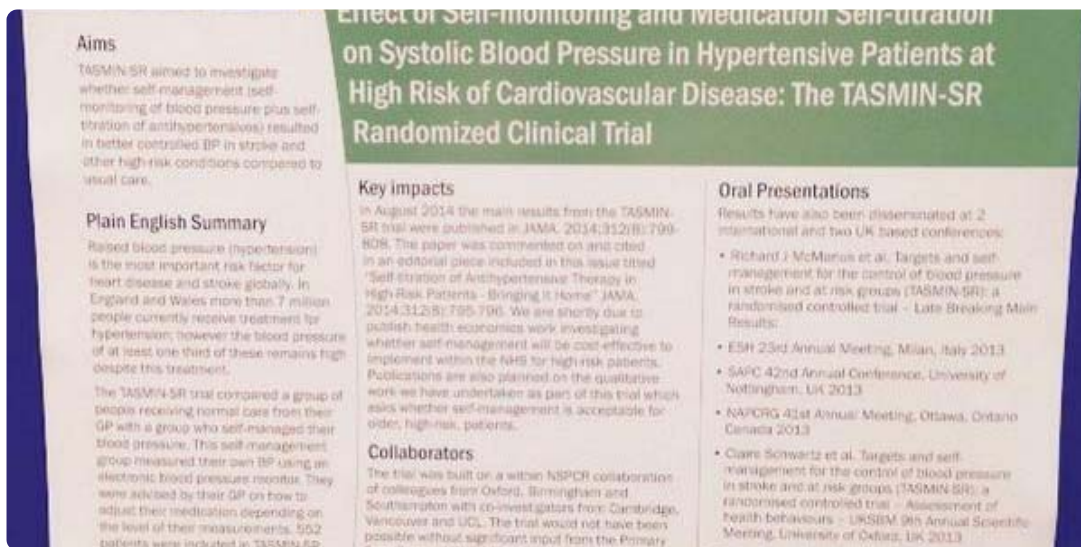

Expand

Reply Retweet Favorite More

NIHR SPCR %E2%80%8F@NIHRSPCR Sep 26

#spcrshowcase registration is well underway for today's showcase event pic.twitter.com/STsvWkrCFI